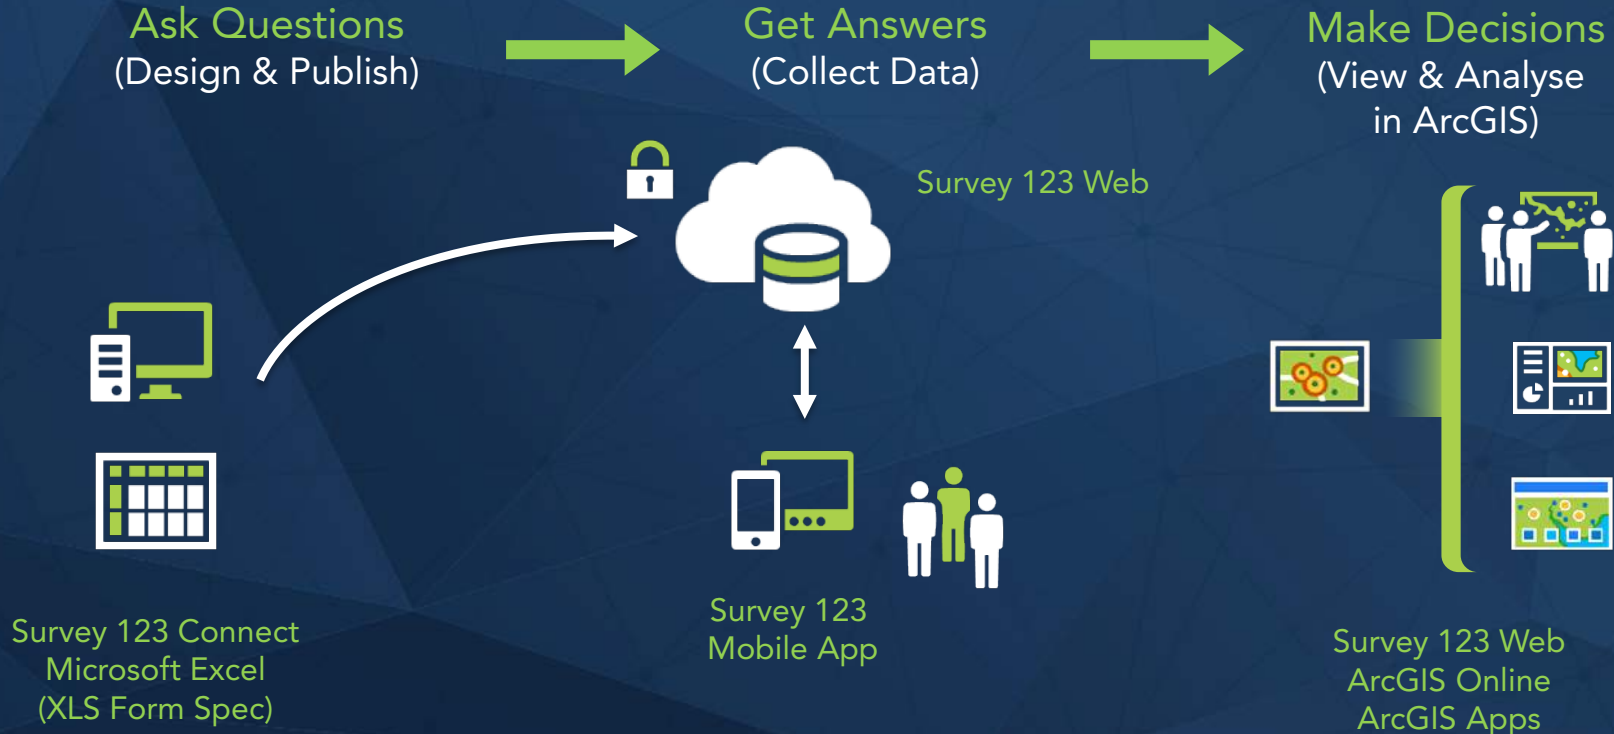

 **esri** Australia

Ozri 2015

GIS Generations

A network diagram logo consisting of several white dots connected by thin white lines, forming a star-like or branching structure.

Introducing...

Survey 123

ESRI AUSTRALIA USER CONFERENCE

A network diagram logo consisting of several white dots connected by thin white lines, forming a star-like or branching structure.

Survey 123 Workflow

WRAP UP

- Field surveys are good – adaptive, intelligent field surveys are better!
- Check out the XLS Form Specification, it's very powerful
- You need to have an ArcGIS Identity – sharing surveys publically is not yet supported
- Survey 123 is by Esri Labs – check the blog, plus raise any issues on the issues tracker on GitHub

ArcGIS Earth

3D Made Easy

#ArcGISEarth

WRAP UP

- Explore 2D and 3D data in a familiar globe experience
- Combine data from multiple sources easily – KML, web services, local files
- Free, fully integrated app - beta release Q4 2015
- First release Windows Desktop and Tablets