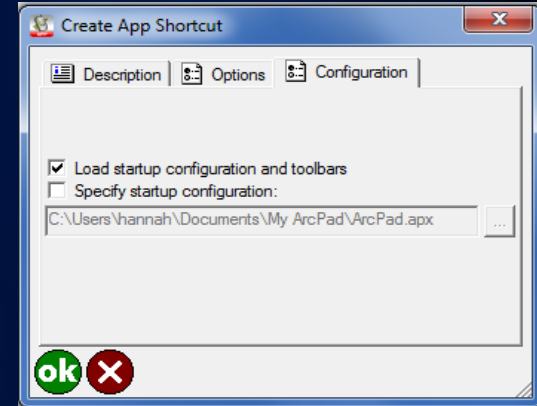

Create App Shortcut

- Name and Icon

- Applets and Preferences

- Configuration

ArcPad Today Screen Plug-in

- Looks for App Shortcuts on your device or SD Card

- Shortcuts will appear in the ArcPad Apps Folder in the Windows Start Menu on Desktop

Creating ArcPad App Shortcuts

Demonstration

4 Simple Steps to make an ArcPad App Shortcut

- Step 1 – Prepare map

- Step 2 – Design Toolbars

- Step 3 – Create an App shortcut

- Step 4 – Deploy

Resources