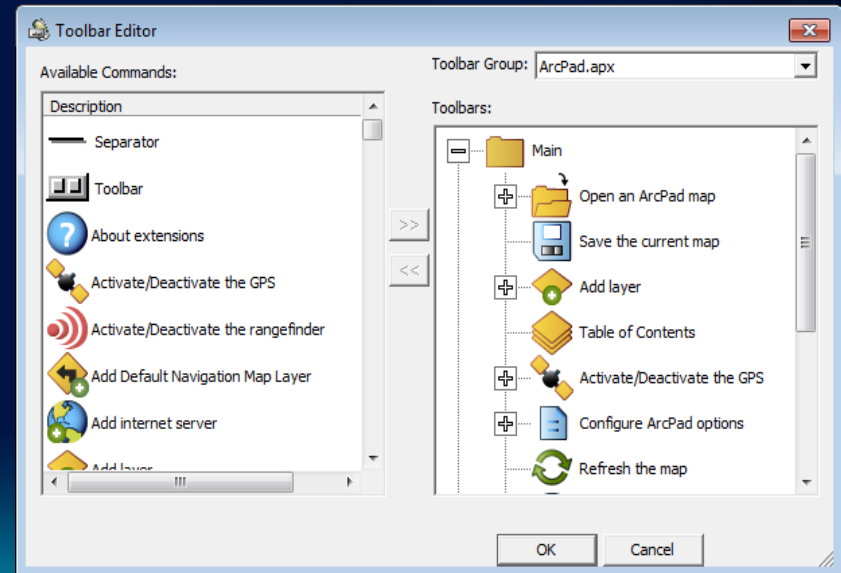

What are ArcPad Apps?

- Single point of entry to customised ArcPad Projects

+

+

Map and Data

Customisations

Shortcut

Deploy

Design Mode

- **Integrated Customisation Experience**
- **Only available in ArcPad for Windows**
- **Quick Access Menu**

Toolbar Editor in ArcPad

- Configuration File (ArcPad.apx)
- Map Document (.apm)
- Applets (.apa)