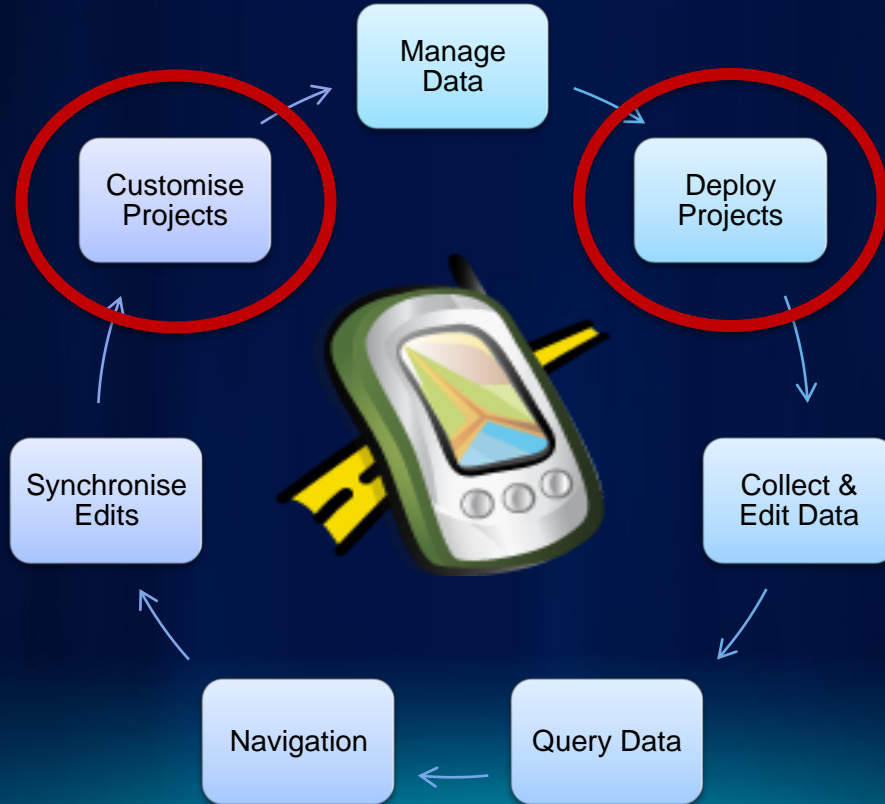

What can you do with ArcPad?