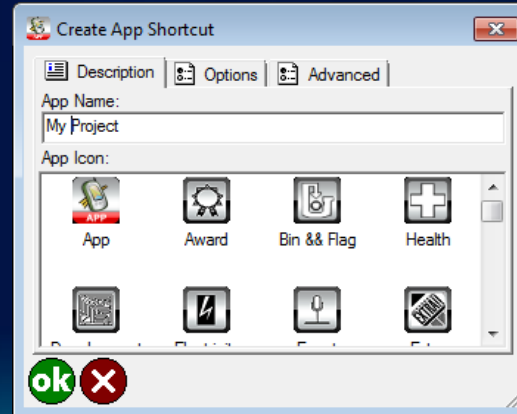

Esri Australia User Conference 2011

Building Great Apps using ArcPad

Hannah Ferrier - Maptel (ArcPad Development Team)

Roadmap

ArcPad 10.0.2

- Integrated Customization Experience - Toolbars
- ArcPad Apps Support
- ArcGIS Annotations