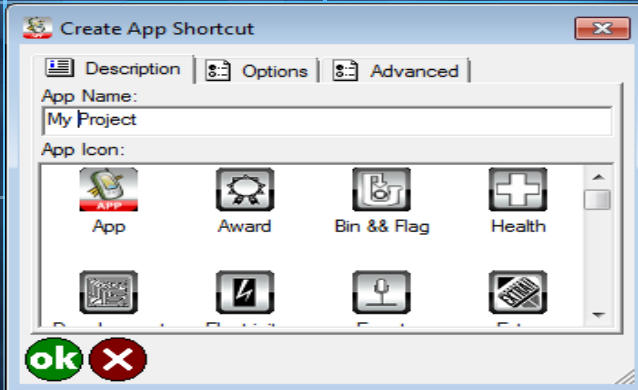

Creating ArcPad App Shortcuts

Demonstration