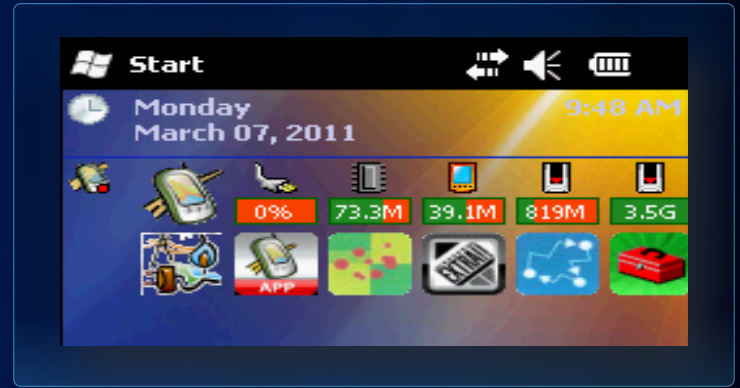

Create App Shortcut

- Name and Icon

- Applets and Preferences

- Configuration

ArcPad Today Screen Plug-in

- Looks for App Shortcuts on your device or SD Card

- Shortcuts will appear in the ArcPad Apps Folder in the Windows Start Menu on Desktop