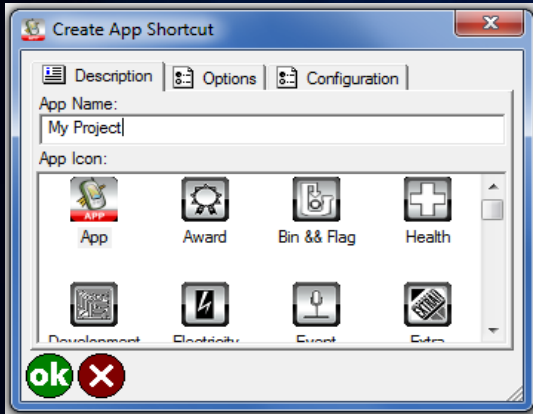

Design Mode

- **Integrated Customisation Experience**
- **Only available in ArcPad for Windows**
- **Quick Access Menu**

Toolbar Editor in ArcPad

- Configuration File (ArcPad.apx)
- Map Document (.apm)
- Applets (.apa)

Create App Shortcut

- Name and Icon

- Applets and Preferences

- Configuration

ArcPad Today Screen Plug-in

- Looks for App Shortcuts on your device or SD Card

- Shortcuts will appear in the ArcPad Apps Folder in the Windows Start Menu on Desktop