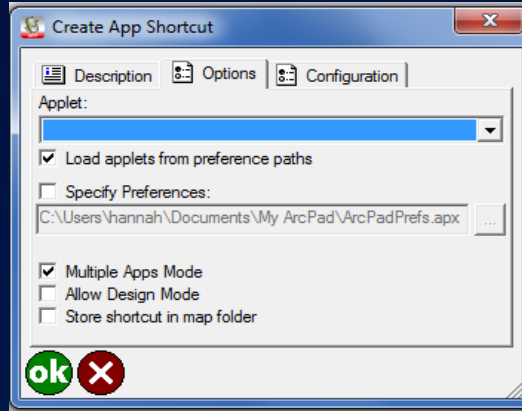

Design Mode

- **Integrated Customisation Experience**
- **Only available in ArcPad for Windows**
- **Quick Access Menu**

Toolbar Editor in ArcPad

- Configuration File (ArcPad.apx)
- Map Document (.apm)
- Applets (.apa)

Create App Shortcut

- Name and Icon

- Applets and Preferences

- Configuration

ArcPad Today Screen Plug-in

- Looks for App Shortcuts on your device or SD Card

- Shortcuts will appear in the ArcPad Apps Folder in the Windows Start Menu on Desktop