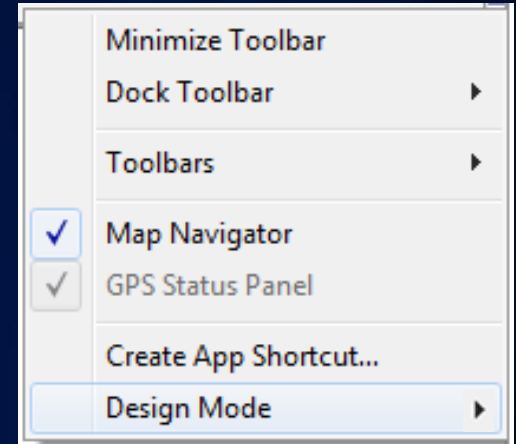

Design Mode

- **Integrated Customisation Experience**
- **Only available in ArcPad for Windows**
- **Quick Access Menu**